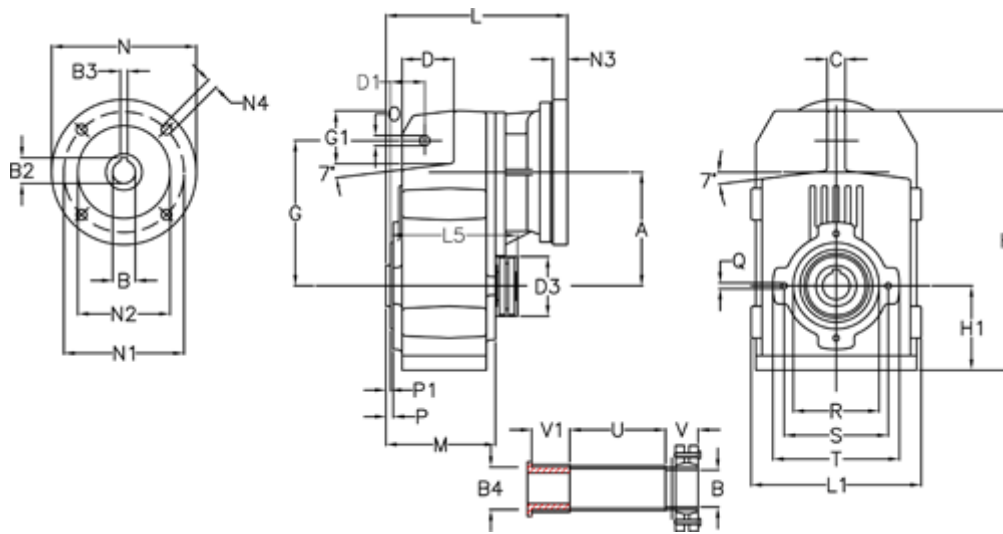

Article number: 29560212788220

Description: Shaft mounted gear
A253QF30-127,8-P63B5

Measures

A = 128.75	D1 = 43.5	I5 = 197.5	P1 = 3.5	V = 41
B = 30	d3 = 83	M = 135.5	Q = M10x14	V1 = 48
B1 = 11	G = 162	N = 140	R = 110	
B2 = 12.8	G1 = 58.0	N1 = 115	S = 130	
B3 = 4	H = 290.5	N2 = 95	T = 150	
B4 = 30	H1 = 93.5	N4 = M8x19	Tightening torque Nm adapter bushing = 6.0	
C = 20	L = 213.0	O = 13	Tightening torque Nm shrink disc = 7.0	
D = 57.0	L1 = 188	P = 6.0	U = 120.5	